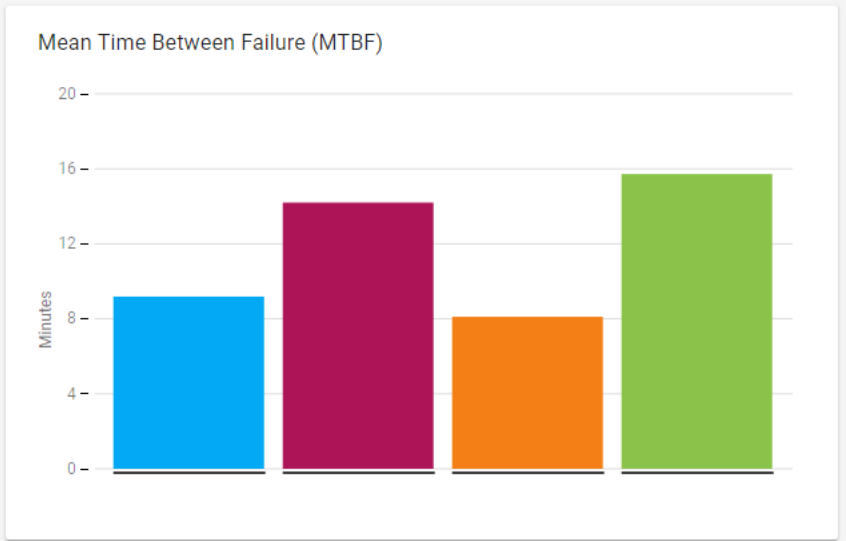

Texas/Houston Plant/

Legend: Capper 1 (Blue), Case Packer 1 (Purple), Filler 1 (Orange), Palletizer 1 (Green)

Timeline: Last 30 Days, Last 7 Days, Last 3 Days, Yesterday, Today (Selected), Custom

Výsledky hledání  
3 odpovídá