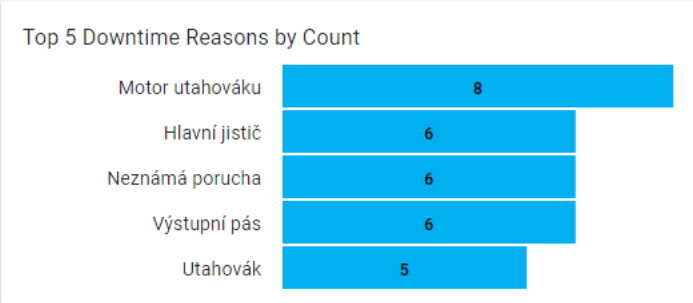

KPIs in the last 12 hours