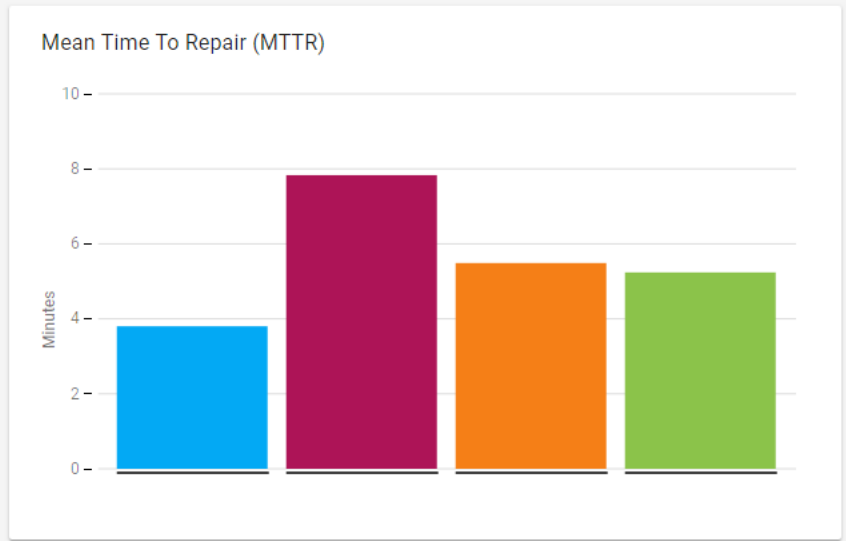

Texas/Houston Plant/

Legend: Capper 1 (Blue), Case Packer 1 (Purple), Filler 1 (Orange), Palletizer 1 (Green)

Timeline: Last 30 Days, Last 7 Days, Last 3 Days, Yesterday, Today (Selected), Custom

Výsledky hledání  
3 odpovídá