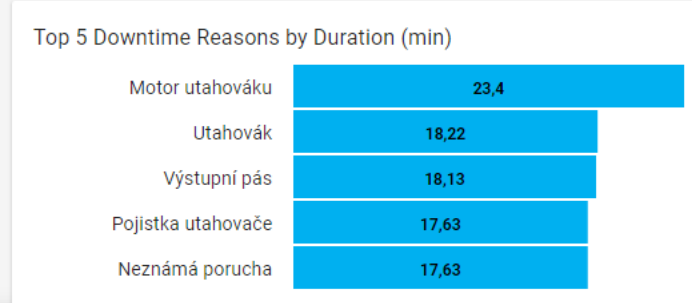

KPIs in the last 12 hours