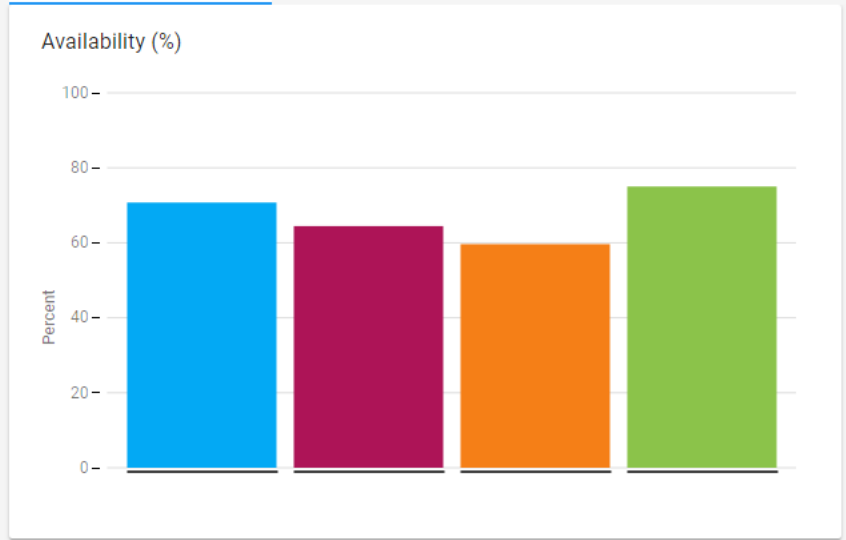

Texas/Houston Plant/

Legend: Capper 1 (Blue), Case Packer 1 (Purple), Filler 1 (Orange), Palletizer 1 (Green)

Timeline: Last 30 Days, Last 7 Days, Last 3 Days, Yesterday, Today (Selected), Custom

Výsledky hledání  
3 odpovídá